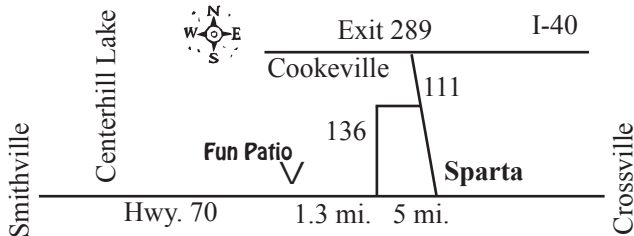

FUN PATIO
ACCESSORIES
Outdoor Furniture Specialties
1-877-387-1313

6630 Smithville Hwy., Sparta, TN 38583

www.funpatio.com

877-387-1313  931-761-8020

We are 6.3 miles west of Sparta on Hwy. 70 on the northbound side of highway. Go thru the caution light @ Hwy. 136 and we are just over the 1st hill. Just look for the Orange Umbrella!